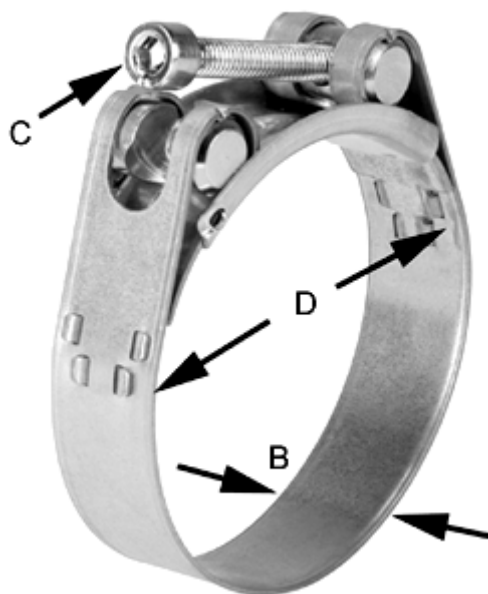

Data Sheet

Article number: 025927202061

Description: Heavy Duty Clamp GBS M 61/20 W2 ISK QRC

Measures

C (screw type) = ISK
Diameter D = 59-63
Width B = 20